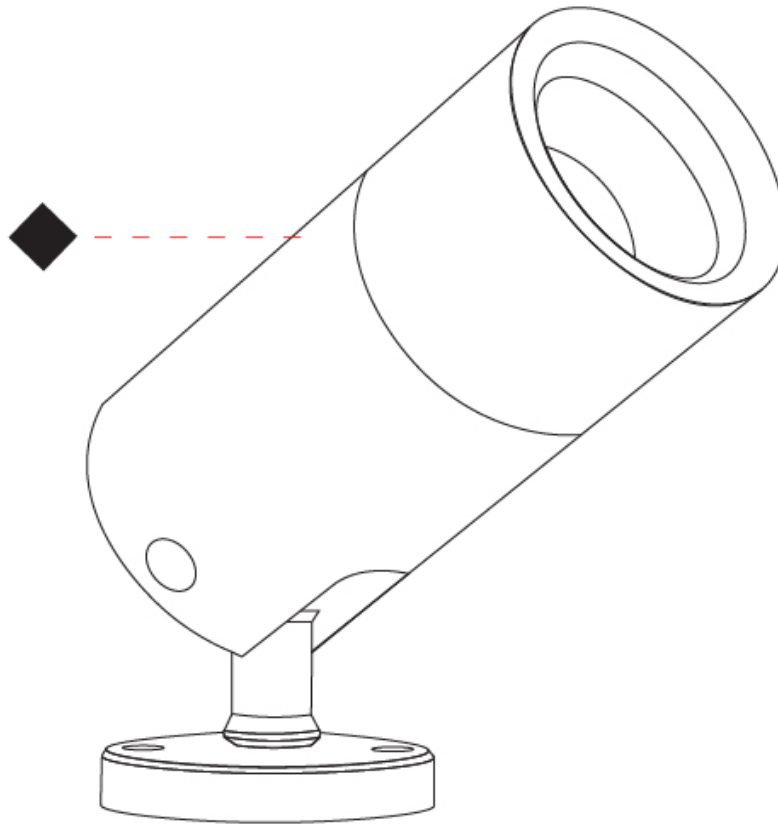

E12F0007-

PROJECT	_____
TYPE	_____
SPECIFIER	_____
QUANTITY	_____
DATE	_____

E