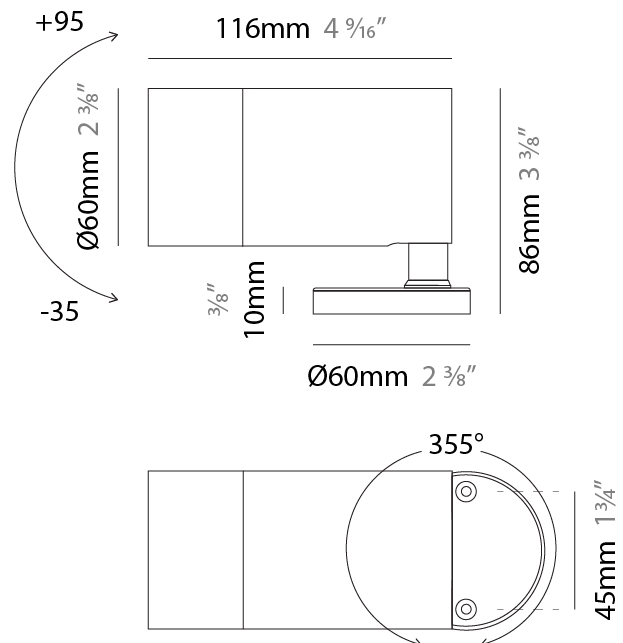

1. To build a product code in our configurator select the specify button on the base model # product page
2. To build a manual product code on this datasheet choose from the options listed below in blue font and add the suffix to the base model #

GENERAL

Series: Vario
Subseries: Vario 60
Brand: Unonovesette
Division: Exterior
Mounting Type: Surface
Mounting Location: Above Ground
Subcategory: Flood

PHYSICAL

Shape: Cylinder
Diameter (mm): 60
Diameter (in): 2 3/8
Height (mm): 116
Height (in): 4 9/16
Light Distribution: Adjustable / Direct
Weight (kg): 0.5
Weight (lbs): 1.102
Installation Requirement: Surface mounted / Spike / Tree strap
Diffuser: Extra clear tempered / Frosted glass 6mm
Fixture Finish: ABA / ANA / ASB
Fixture Material: Machined Anticorodal Aluminium
Cable Details: 350mm NS20N PCP 2x0.5 mm2

ELECTRICAL

Lamp Type: LED
Input Wattage (W): 10.2
Total Output Wattage (W): 9
Dimming: Non-Dimmable / 0-10V Dimming
Driver Included: No
Driver Location: Remote
Driver Type: Constant Voltage - Universal
Driver Class: Class 2
Input Voltage (V): 120 - 277
Output Voltage (V): 24

LED

Number of LEDs: 1
Color Temperature (°K): 2700 / 3000 / 4000
Max. Delivered Lumen (lm): 720 (3000K)
CRI: >90 CRI
Lamp Life (hrs): 100000

OPTICAL

Optic°: 10 / 30 / 50 / 10x45 / 45x10
Beam Angle: Narrow / Medium / Wide / Elliptical

RATINGS AND CERTIFICATIONS

Certified By: Certified for North American Standards
IP rating: IP66
IK Rating: IK08